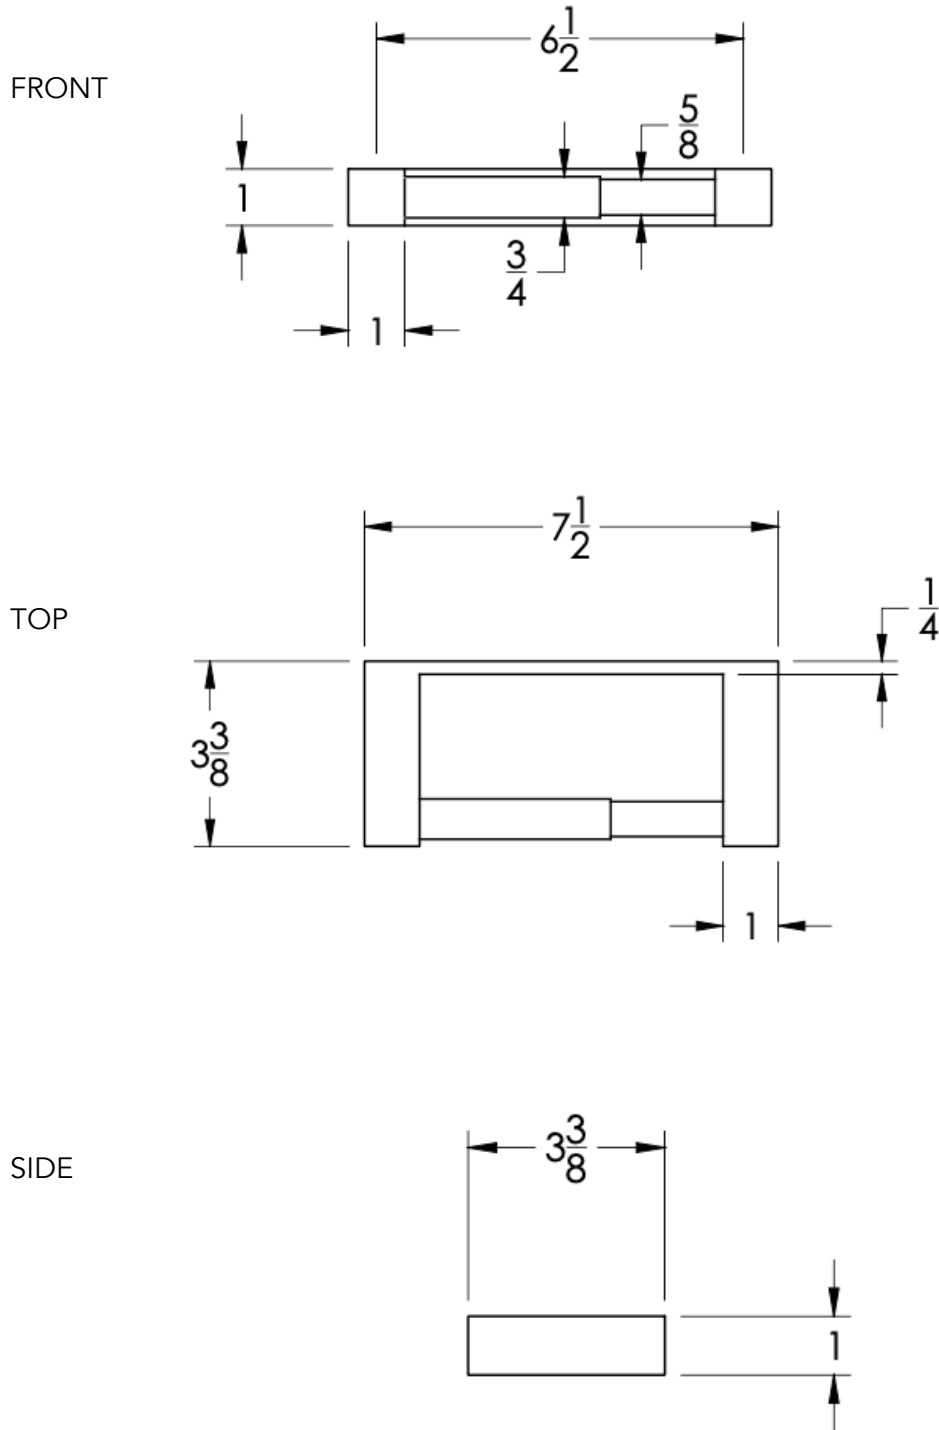

neelnox

LET
THERE
BE **DESIGN.**

FEATURES

- Premium 304 Grade Stainless Steel
- Solid Mount Construction
- Concealed Installation Hardware
- State of the art wall anchors included for installation on Dry wall or Tile

Dimensions in inches

NOTE: Dimensions subject to change without notice.