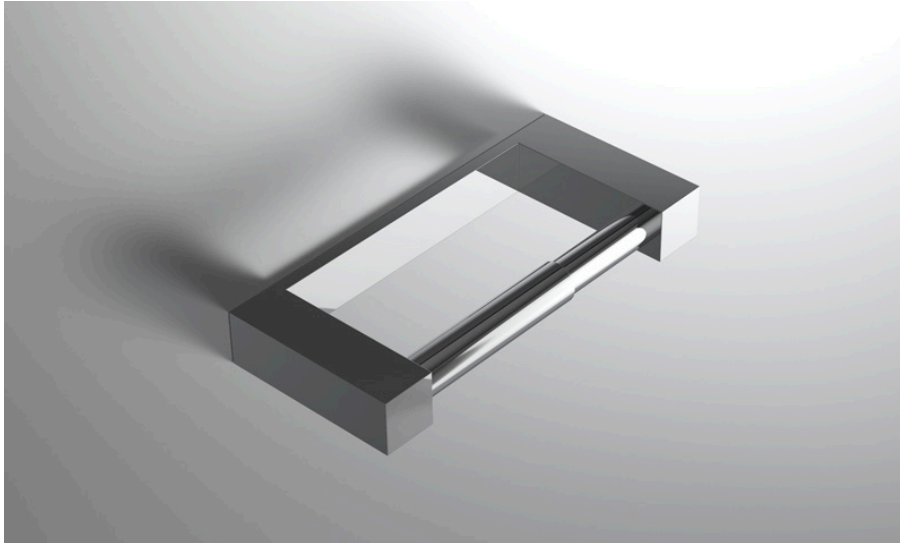

neelnox

LET
THERE
BE **DESIGN.**

FEATURES

- Premium 304 Grade Stainless Steel
- Solid Mount Construction
- Concealed Installation Hardware
- State of the art wall anchors included for installation on Dry wall or Tile

COLLECTION GLACIER

TISSUE HOLDER

Model	Product	Finishes Available
GLA-TPH1	Tissue Holder	Multiple finishes available. Over 23 finishes to choose from.

FINISHES			
	Polished (-P)	Antique Copper (-ACOP)	Polished Gold (-PGLD)
	Brushed (-B)	Polished Brass (-PBRS)	Brushed Copper (-BCOP)
	Brushed Gold (-BGLD)	Matte White (-WHT)	Brushed Rose Gold (-BRGD)
	Matte Black (-BLK)	Brushed Modern Bronze (-BMBRZ)	Brushed Black (-BRBLK)
	Oil Rubbed Bronze (-ORB)	Glossy White (-GWHT)	Polished Black (-PBLK)
	Brushed Brass (-BBRS)	Polished Rose Gold (-PRGD)	Antique Nickel (-ANKL)
	Brushed Bronze (-BBRZ)	Unlacquered Brass (-UBRS)	Black Nickel (-NKBL)
	Antique Brass (-ABRS)	Polished Nickel (-PNKL)	